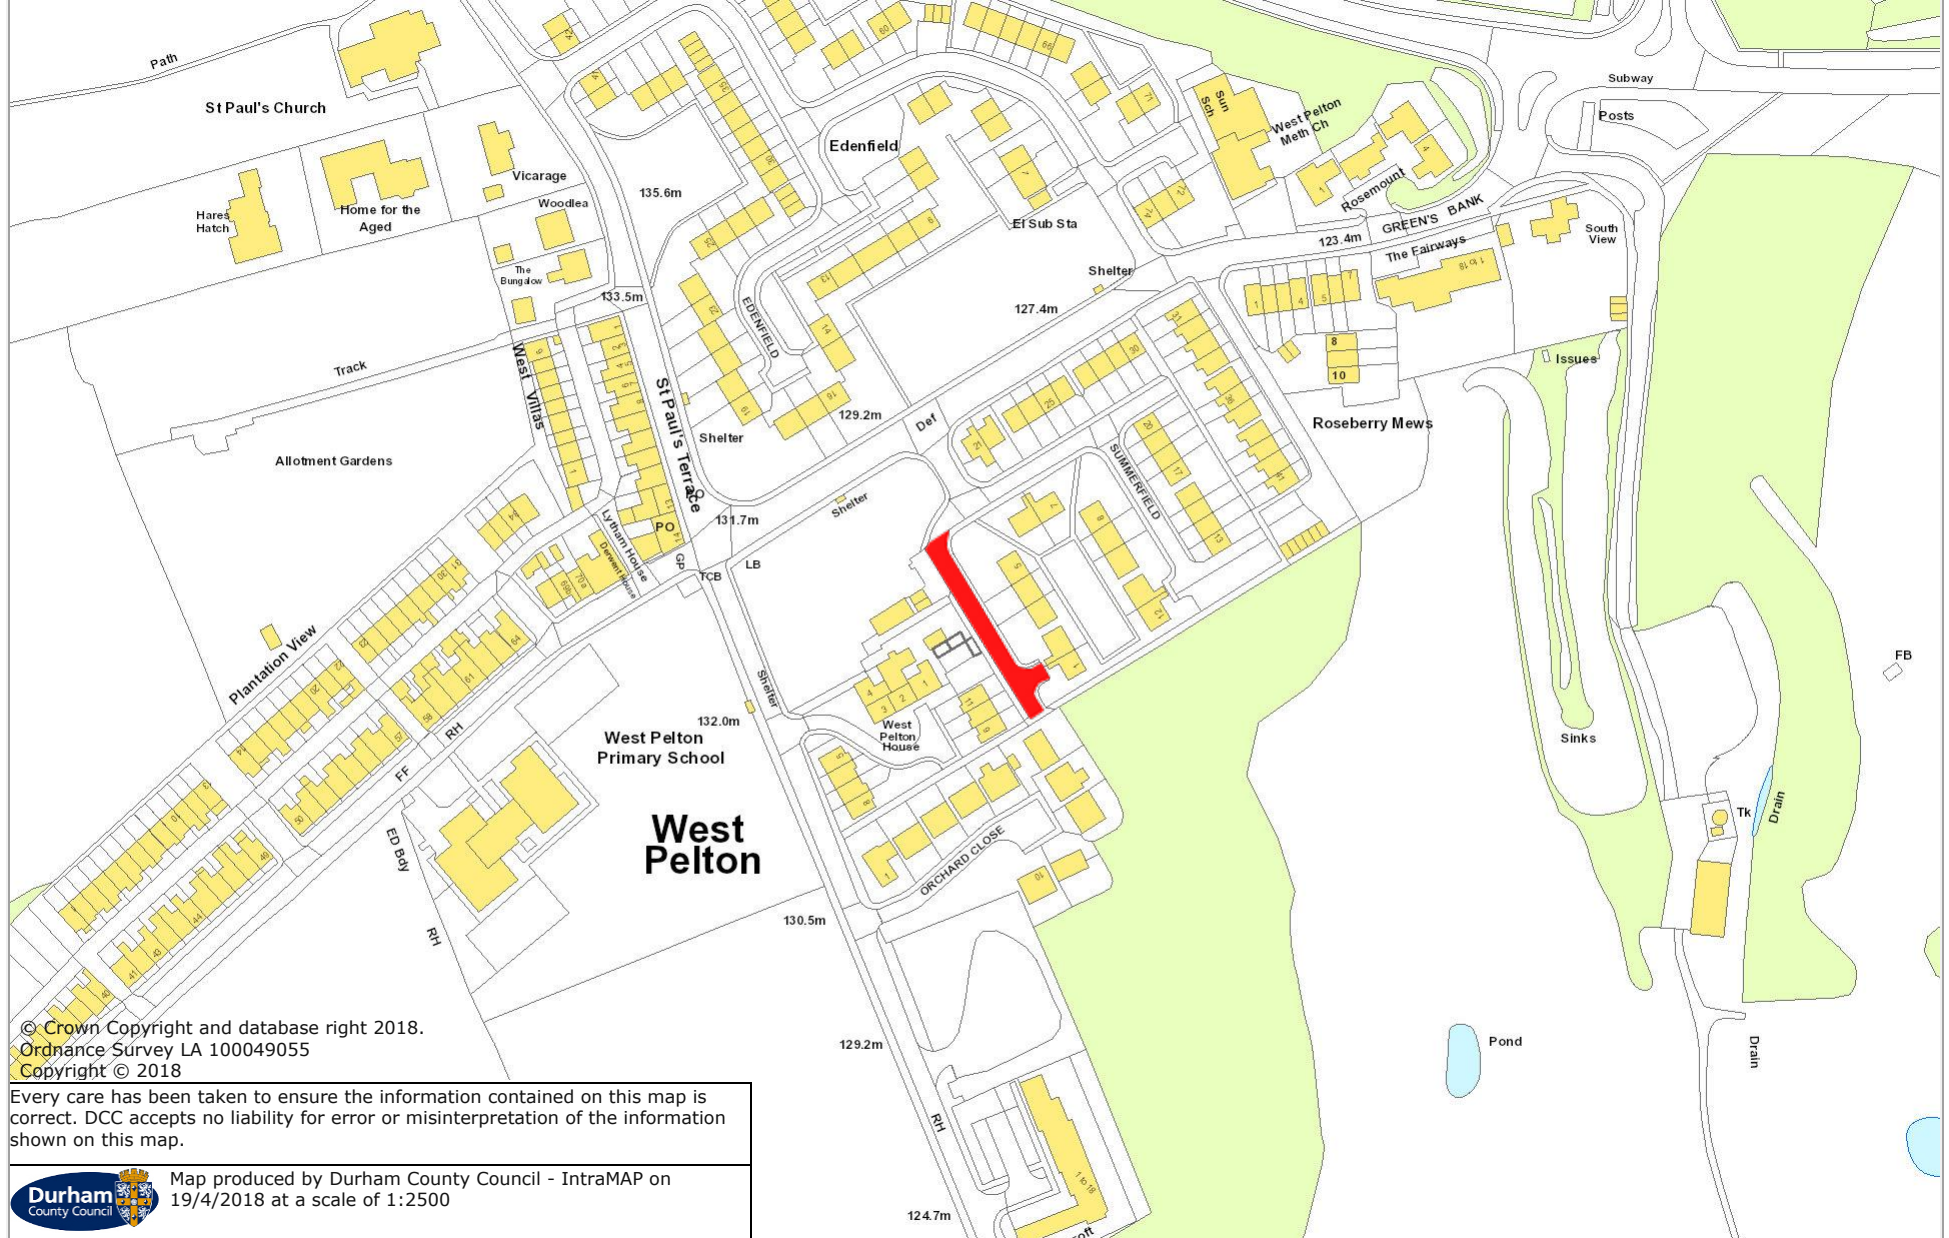

# TEMP ROAD CLOSURE 04/06/18 (4 weeks)

© Crown Copyright and database right 2018.  
Ordnance Survey LA 100049055  
Copyright © 2018

Every care has been taken to ensure the information contained on this map is correct. DCC accepts no liability for error or misinterpretation of the information shown on this map.

Map produced by Durham County Council - IntraMAP on 19/4/2018 at a scale of 1:2500